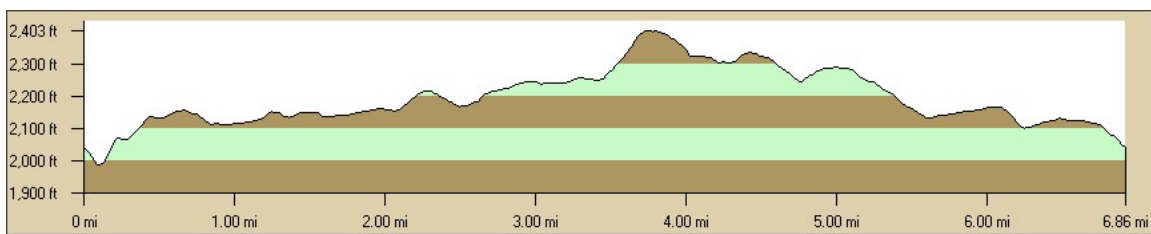

**Miles      Directions**

- 0.0      Start at Pioneer Park. Go directly across Fairplay and start riding on Perry Creek Rd.  
Park location is 200 yards east of the intersection of E16 and Fairplay Rd (on Fairplay Rd).
- 0.1      Cross creek bridge and start brief sharp climb.
- 3.4      Pass Slug Gulch Rd. Start short climb up to Fairplay
- 4.0      Perry Creek Rd ends. Turn Right onto Fairplay Rd.
- 6.8      Ride ends at Pioneer Park.