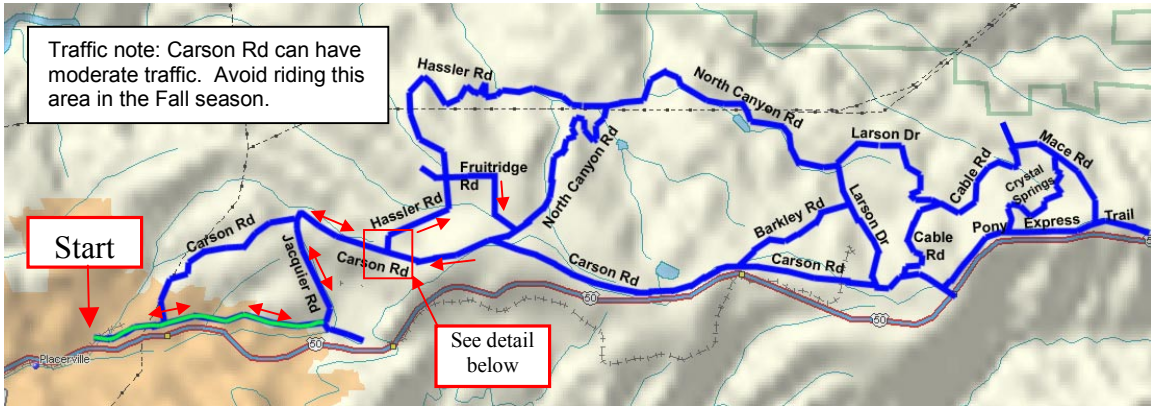

Fruitridge Loop:

Miles Directions

- 0.0 Start at Bike Path parking lot.
- 1.8 Bike Path ends. Turn left onto Jacquier Rd.
- 2.7 Jacquier Rd ends, turn Right onto Carson Rd.
- 3.5 Turn Left onto Union Ridge Rd. See detail to the right...
- 3.6 Turn Right onto Hassler Rd.
- 4.4 Turn Right onto Fruitridge Rd.
- 5.3 Fruitridge Rd ends. Turn Right on North Canyon
- 7.2 Turn Left onto Jacquier Rd.
- 8.1 Turn Right onto Bike Path
- 9.9 Bike path ends at parking lot.

Disclaimer: This map is for informational purposes only. No liability is assumed – please check locally for latest riding conditions. Detours, weather conditions, traffic densities vary constantly. Please be cautious when riding, wear a bicycle helmet and obey all traffic laws.