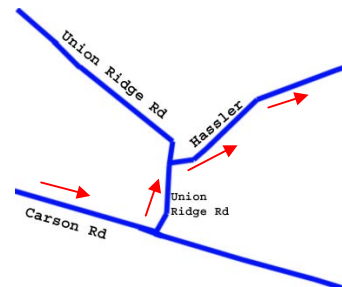

Fruitridge Loop:

Miles Directions

- 0.0 Start at Bike Path parking lot.
- 1.8 Bike Path ends. Turn left onto Jacquier Rd.
- 2.7 Jacquier Rd ends, turn Right onto Carson Rd.
- 3.5 Turn Left onto Union Ridge Rd. See detail to the right...
- 3.6 Turn Right onto Hassler Rd.
- 4.4 Turn Right onto Fruitridge Rd.
- 5.3 Fruitridge Rd ends. Turn Right on North Canyon
- 7.2 Turn Left onto Jacquier Rd.
- 8.1 Turn Right onto Bike Path
- 9.9 Bike path ends at parking lot.

Disclaimer: This map is for informational purposes only. No liability is assumed – please check locally for latest riding conditions. Detours, weather conditions, traffic densities vary constantly. Please be cautious when riding, wear a bicycle helmet and obey all traffic laws.