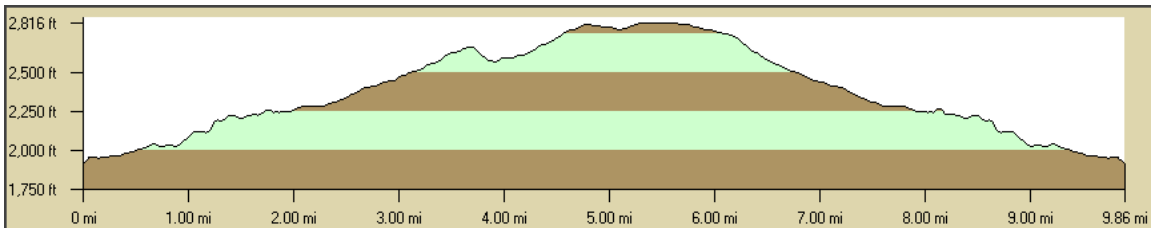

Fruitridge Loop:

Miles Directions

- 0.0 Start at Bike Path parking lot.
- 1.8 Bike Path ends. Turn left onto Jacquier Rd.
- 2.7 Jacquier Rd ends, turn Right onto Carson Rd.
- 3.5 Turn Left onto Union Ridge Rd. See detail to the right...
- 3.6 Turn Right onto Hassler Rd.
- 4.4 Turn Right onto Fruitridge Rd.
- 5.3 Fruitridge Rd ends. Turn Right on North Canyon
- 7.2 Turn Left onto Jacquier Rd.
- 8.1 Turn Right onto Bike Path
- 9.9 Bike path ends at parking lot.

Disclaimer: This map is for informational purposes only. No liability is assumed – please check locally for latest riding conditions. Detours, weather conditions, traffic densities vary constantly. Please be cautious when riding, wear a bicycle helmet and obey all traffic laws.