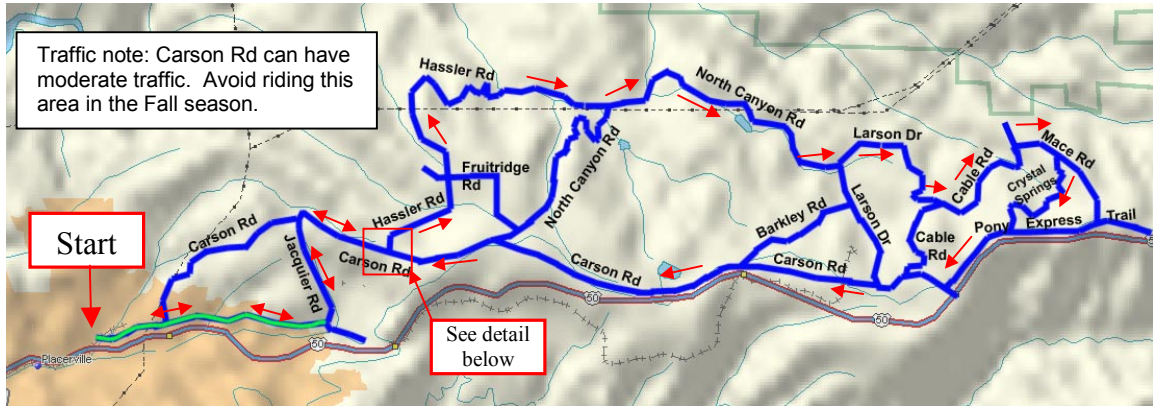

Mace Road Loop:

Miles Directions

- 0.0 Start at Bike Path parking lot.
- 1.8 Bike Path ends. Turn left onto Jacquier Rd.
- 2.7 Jacquier Rd ends, turn Right onto Carson Rd.
- 3.5 Turn Left onto Union Ridge Rd. See detail to the right...
- 3.6 Turn Right onto Hassler Rd.
- 4.0 Pass Fruitridge Rd. Continue straight (on Hassler)
- 7.2 Hassler ends. Turn Left on North Canyon
- 9.5 North Canyon Rd ends. Turn Left on Larson Rd.
- 10.8 Larson Rd ends. Turn Left on Cable Rd.
- 11.8 Road splits here... Veer to the Right on Mace. Start short steep climb.
- 12.2 Turn Right on Crystal Springs Rd.
- 13.2 Crystal Springs Rd ends. Turn Right on Pony Express Rd.
- 14.2 Enter town of Camino (food available). Continue straight.
- 19.3 Turn Left onto Jacquier Rd.
- 20.2 Turn Right onto Bike Path
- 22.1 Bike path ends at parking lot.

Disclaimer: This map is for informational purposes only. No liability is assumed – please check locally for latest riding conditions. Detours, weather conditions, traffic densities vary constantly. Please be cautious when riding, wear a bicycle helmet and obey all traffic laws.