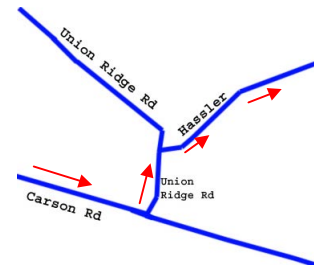

Mace Road Loop:

Miles Directions

- 0.0 Start at Bike Path parking lot.
- 1.8 Bike Path ends. Turn left onto Jacquier Rd.
- 2.7 Jacquier Rd ends, turn Right onto Carson Rd.
- 3.5 Turn Left onto Union Ridge Rd. See detail to the right...
- 3.6 Turn Right onto Hassler Rd.
- 4.0 Pass Fruitridge Rd. Continue straight (on Hassler)
- 7.2 Hassler ends. Turn Left on North Canyon
- 9.5 North Canyon Rd ends. Turn Left on Larson Rd.
- 10.8 Larson Rd ends. Turn Left on Cable Rd.
- 11.8 Road splits here... Veer to the Right on Mace. Start short steep climb.
- 12.2 Turn Right on Crystal Springs Rd.
- 13.2 Crystal Springs Rd ends. Turn Right on Pony Express Rd.
- 14.2 Enter town of Camino (food available). Continue straight.
- 19.3 Turn Left onto Jacquier Rd.
- 20.2 Turn Right onto Bike Path
- 22.1 Bike path ends at parking lot.

Disclaimer: This map is for informational purposes only. No liability is assumed – please check locally for latest riding conditions. Detours, weather conditions, traffic densities vary constantly. Please be cautious when riding, wear a bicycle helmet and obey all traffic laws.