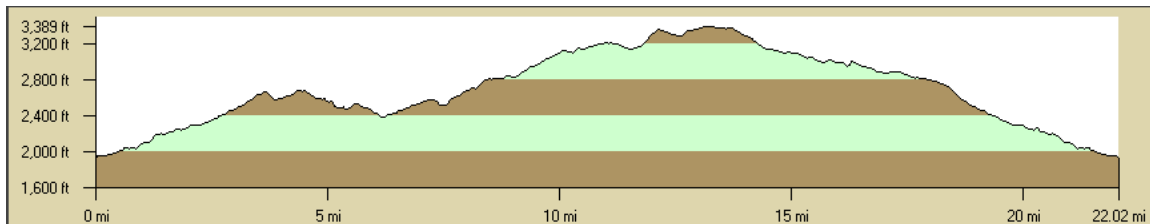

Mace Road Loop:

Miles Directions

- 0.0 Start at Bike Path parking lot.
- 1.8 Bike Path ends. Turn left onto Jacquier Rd.
- 2.7 Jacquier Rd ends, turn Right onto Carson Rd.
- 3.5 Turn Left onto Union Ridge Rd. See detail to the right...
- 3.6 Turn Right onto Hassler Rd.
- 4.0 Pass Fruitridge Rd. Continue straight (on Hassler)
- 7.2 Hassler ends. Turn Left on North Canyon
- 9.5 North Canyon Rd ends. Turn Left on Larson Rd.
- 10.8 Larson Rd ends. Turn Left on Cable Rd.
- 11.8 Road splits here... Veer to the Right on Mace. Start short steep climb.
- 12.2 Turn Right on Crystal Springs Rd.
- 13.2 Crystal Springs Rd ends. Turn Right on Pony Express Rd.
- 14.2 Enter town of Camino (food available). Continue straight.
- 19.3 Turn Left onto Jacquier Rd.
- 20.2 Turn Right onto Bike Path
- 22.1 Bike path ends at parking lot.

Disclaimer: This map is for informational purposes only. No liability is assumed – please check locally for latest riding conditions. Detours, weather conditions, traffic densities vary constantly. Please be cautious when riding, wear a bicycle helmet and obey all traffic laws.