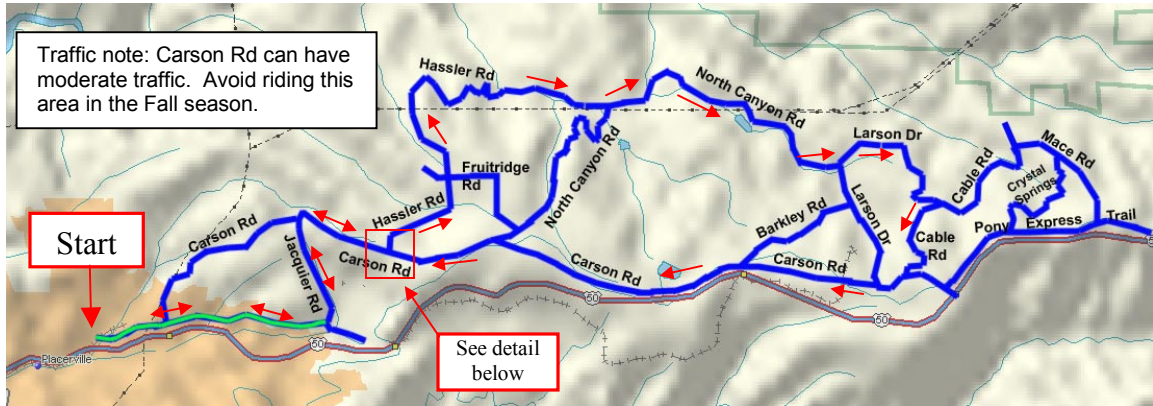

Cable Road Loop:

Miles Directions

- 0.0 Start at Bike Path parking lot.
- 1.8 Bike Path ends. Turn left onto Jacquier Rd.
- 2.7 Jacquier Rd ends, turn Right onto Carson Rd.
- 3.5 Turn Left onto Union Ridge Rd. See detail to right...
- 3.6 Turn Right onto Hassler Rd.
- 4.0 Pass Fruitridge Rd. Continue straight (on Hassler)
- 7.2 Hassler ends. Turn Left on North Canyon
- 9.5 North Canyon Rd ends. Turn Left on Larson Rd.
- 10.9 Larson Rd ends. Turn Right on Cable Rd.
- 11.6 Cable Rd ends. Turn Right on Carson Rd.
- 11.8 Enter town of Camino (food available). Continue straight.
- 16.8 Turn Left onto Jacquier Rd.
- 17.7 Turn Right onto Bike Path
- 19.5 Bike path ends at parking lot.

Disclaimer: This map is for informational purposes only. No liability is assumed – please check locally for latest riding conditions. Detours, weather conditions, traffic densities vary constantly. Please be cautious when riding, wear a bicycle helmet and obey all traffic laws.