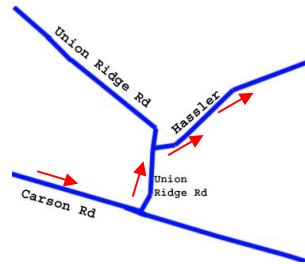

Cable Road Loop:

Miles Directions

- 0.0 Start at Bike Path parking lot.
- 1.8 Bike Path ends. Turn left onto Jacquier Rd.
- 2.7 Jacquier Rd ends, turn Right onto Carson Rd.
- 3.5 Turn Left onto Union Ridge Rd. See detail to right...
- 3.6 Turn Right onto Hassler Rd.
- 4.0 Pass Fruitridge Rd. Continue straight (on Hassler)
- 7.2 Hassler ends. Turn Left on North Canyon
- 9.5 North Canyon Rd ends. Turn Left on Larson Rd.
- 10.9 Larson Rd ends. Turn Right on Cable Rd.
- 11.6 Cable Rd ends. Turn Right on Carson Rd.
- 11.8 Enter town of Camino (food available). Continue straight.
- 16.8 Turn Left onto Jacquier Rd.
- 17.7 Turn Right onto Bike Path
- 19.5 Bike path ends at parking lot.

Disclaimer: This map is for informational purposes only. No liability is assumed – please check locally for latest riding conditions. Detours, weather conditions, traffic densities vary constantly. Please be cautious when riding, wear a bicycle helmet and obey all traffic laws.