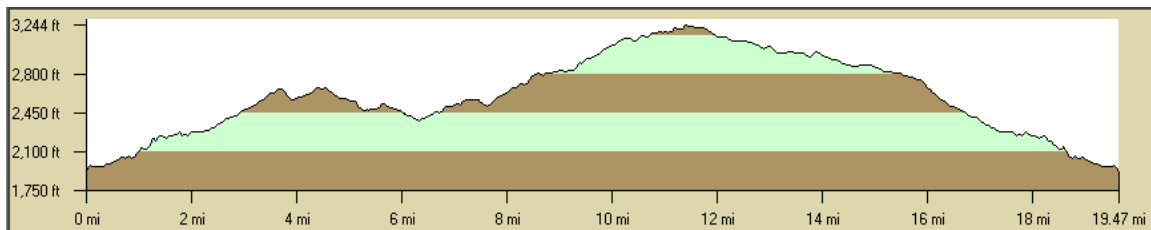

Cable Road Loop:

Miles Directions

- 0.0 Start at Bike Path parking lot.
- 1.8 Bike Path ends. Turn left onto Jacquier Rd.
- 2.7 Jacquier Rd ends, turn Right onto Carson Rd.
- 3.5 Turn Left onto Union Ridge Rd. See detail to right...
- 3.6 Turn Right onto Hassler Rd.
- 4.0 Pass Fruitridge Rd. Continue straight (on Hassler)
- 7.2 Hassler ends. Turn Left on North Canyon
- 9.5 North Canyon Rd ends. Turn Left on Larson Rd.
- 10.9 Larson Rd ends. Turn Right on Cable Rd.
- 11.6 Cable Rd ends. Turn Right on Carson Rd.
- 11.8 Enter town of Camino (food available). Continue straight.
- 16.8 Turn Left onto Jacquier Rd.
- 17.7 Turn Right onto Bike Path
- 19.5 Bike path ends at parking lot.

Disclaimer: This map is for informational purposes only. No liability is assumed – please check locally for latest riding conditions. Detours, weather conditions, traffic densities vary constantly. Please be cautious when riding, wear a bicycle helmet and obey all traffic laws.